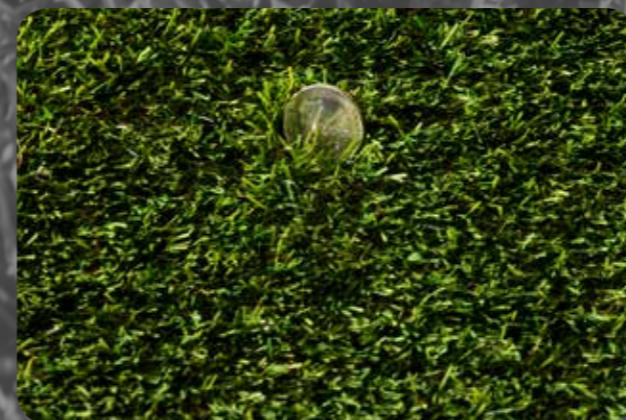

SKANDINAVIEN

Artikelnummer 107

€ 35,90 pro m²

Echtheit ★★★★★

Weichheit ★★★★★

Technische Daten - Kunstrasen Skandinavien

Garnqualität	Umweltfreundlich, frei von Blei und Kadmium
Wasserdurchlässigkeit	60 Liter pro Minute pro qm
Farbe	hell- und dunkelgrün mit braunen Zwischenfäden
Polhöhe	36 mm
Gesamtgewicht	1.599 g/m² ± 10%
Stiche pro 10 cm	18 ± 1
Stiche pro m²	18.900 ± 10%
UV Stabilität	Gemäß DIN 53387 Standard (6.000 Stunden)
Rollenbreite	200 cm oder 400 cm