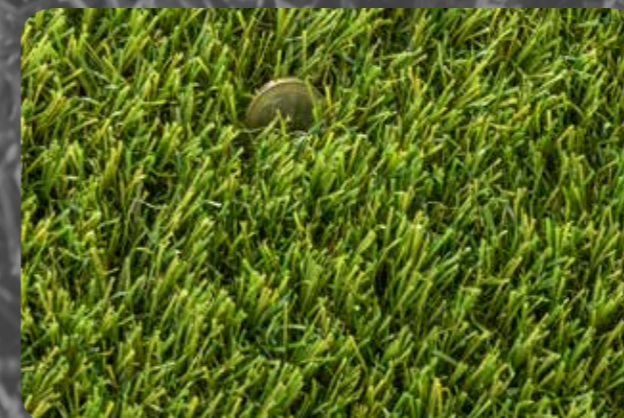

KANADA

Artikelnummer 1311

€ 44,90 pro m²

Echtheit ★★★★★

Weichheit ★★★★★

Technische Daten - Kunstrasen Kanada

Garnqualität	Umweltfreundlich, frei von Blei und Kadmium
Wasserdurchlässigkeit	60 Liter pro Minute pro qm
Farbe	hell- und dunkelgrün mit braunen Zwischenfäden
Polhöhe	55 mm
Gesamtgewicht	3.225 g/m² ± 10%
Stiche pro 10 cm	9 ± 1
Stiche pro m²	8.190 ± 10%
UV Stabilität	Gemäß DIN 53387 Standard (6.000 Stunden)
Rollenbreite	200 cm oder 400 cm